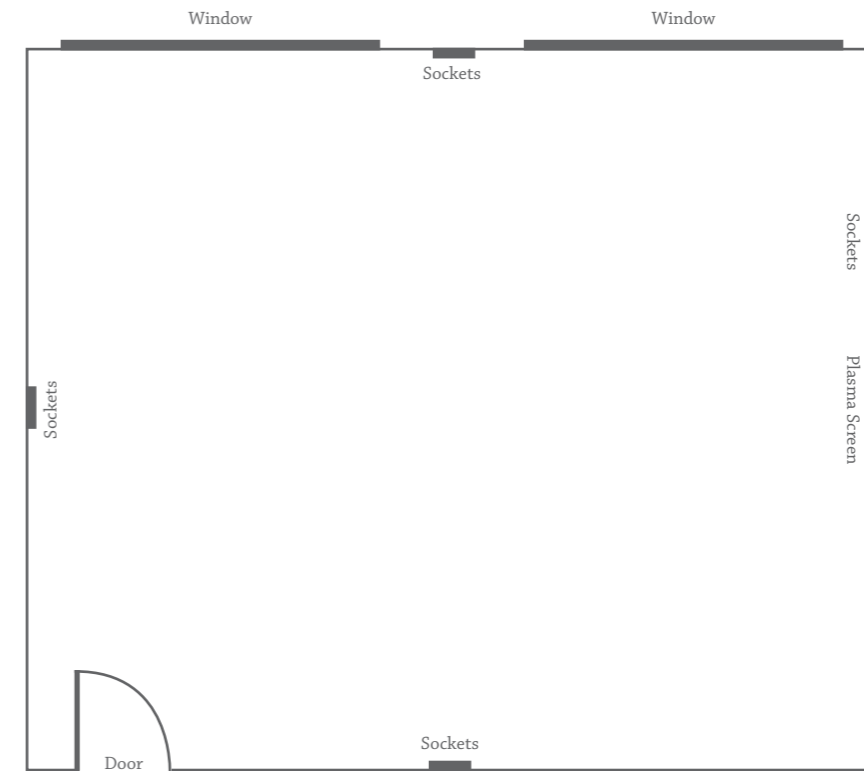

# Cirrus Suite

Offering 'true flexibility' for dedicated smaller training courses, quick board room meetings, intimate interviews, or smaller social gatherings; our Cirrus Suite is perfect for full day or half day meetings and is decorated throughout to the same exacting high executive level as our other suites.

The space has the capability to be used as your main event room, in a variety of styles, or utilised for larger meetings or events as a truly private breakout room. In room refreshment centre and large LED screen are standard accessories within the suite.

*Business Facilities:*

- WiFi, LED
- 60" Screens
- Projector Screens

Rooms	Capacity and Configurations							Dimensions		
Name	Maximum	Boardroom	Theatre	Cabaret	U-Shape	Classroom	Dining	L	W	H
Cirrus Suite	24	10	24	16	10	5	16	5.6	4.6	2.3